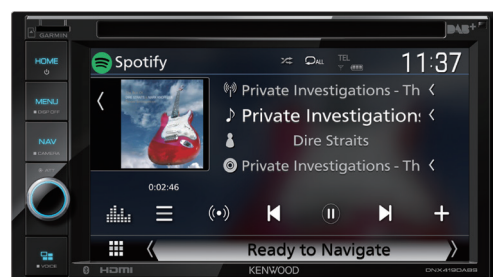

DNX419DABS

KENWOOD

• 6.2" AV Navigation System with Bluetooth & DAB+ radio.

Made for
iPod iPhone

Works with
Apple CarPlay

Powered by
GARMIN

Replacement for DNX317DABS & DNX317BTS

6.2" WIDE VGA RESISTIVE TOUCH SCREEN	VIEWING ANGLE CONTROL	FULL BODY POWER WINDOW	WORKS WITH Apple CarPlay
CD / DVD Mechanism	1.5A HIGH CURRENT REAR USB	MP3 WMA AAC FLAC	Hi-Res AUDIO
MPEG1/2 MPEG4 WMV / MKV H.264 / JPG	WORKS WITH Spotify	4 x 50W MOSFET AMPLIFIER	
HANDS-FREE + AUDIO STREAMING	DUAL PHONE CONNECTION	MUSIC MIX	Bluetooth REMOTE App
Bluetooth WIRELESS MUSIC BROWSING	DSP & DTA	13-BAND EQUALIZER	
REAR CAM INPUT PARKING GuideLine	FRONT CAMERA or DASH CAM INPUT	DASH CAM LINK	SELECTABLE: AV-IN CAMERA-IN
AV-IN AV-OUT HDMI-IN	STEERING REMOTE READY	Guidance by GARMIN	INRIX TRAFFIC 2 YEARS FREE TRIAL
			3 YEARS FREE MAP UPDATE

▼ Monitor features:

- 6.2" WVGA with Clear Resistive Touch Screen.
- Anti-Fingerprint Protective Film.
- Variable colour LED key illumination.
- Dimmer sensor: Manual / Sync / Nav Sync.
- Dimmer level: Auto / On / Off.
- Screen viewing angle adjustment to provide the best visibility at any viewing angle.

▼ Graphical User Interface (GUI):

- Demonstration Mode.
- Customizable Multi Widget.
- Top / Home menu Background user customizable.
- Rear view camera interrupt with guide lines & caution on screen.
- Front Camera interruption (Off / 10sec. / 15sec. / 20sec.).
- DashCam Link (for optional DRV-N520).
- Visual source mode: CarPlay.
- Selection of 22 languages for menu & text:
English UK(default) English US, Spanish, French, German, Italian, Dutch, Russian, Portuguese, Chinese (simplified), Thai, Turkish, Arabic, Persian, Hebrew, Greek, Indonesian, Malaysian, Polish, Czech, Hungarian.