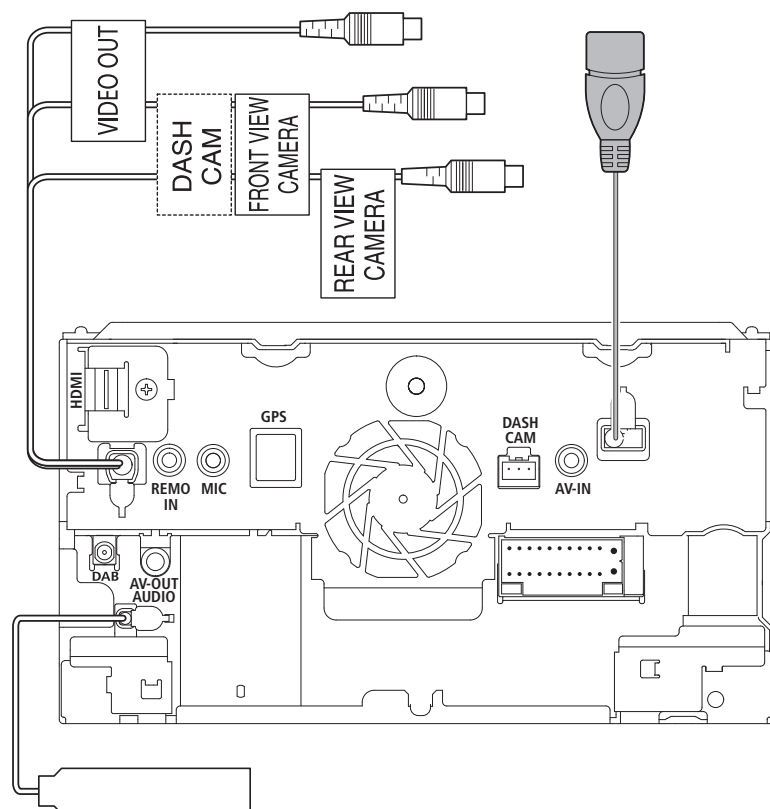

DNX419DABS

KENWOOD

• 6.2" AV Navigation System with Bluetooth & DAB+ radio.

Made for
iPod iPhone

Works with
Apple CarPlay

Powered by
GARMIN

Replacement for DNX317DABS & DNX317BTS

6.2" WIDE VGA RESISTIVE TOUCH SCREEN	VIEWING ANGLE CONTROL	FULL BODY POWER WINDOW	WORKS WITH Apple CarPlay
CD / DVD Mechanism	1.5A HIGH CURRENT REAR USB	MP3 WMA AAC FLAC	Hi-Res AUDIO
MPEG1/2 MPEG4 WMV / MKV H.264 / JPG	WORKS WITH Spotify	4 x 50W MOSFET AMPLIFIER	
HANDS-FREE + AUDIO STREAMING	DUAL PHONE CONNECTION	MUSIC MIX	Bluetooth REMOTE App
Bluetooth WIRELESS MUSIC BROWSING	DSP & DTA	13-BAND EQUALIZER	
REAR CAM INPUT PARKING GuideLine	FRONT CAMERA or DASH CAM INPUT	DASH CAM LINK	SELECTABLE: AV-IN CAMERA-IN
AV-IN AV-OUT HDMI-IN	STEERING REMOTE READY	Guidance by GARMIN	INRIX TRAFFIC 2 YEARS FREE TRIAL
			3 YEARS FREE MAP UPDATE

▼ Monitor features:

- 6.2" WVGA with Clear Resistive Touch Screen.
- Anti-Fingerprint Protective Film.
- Variable colour LED key illumination.
- Dimmer sensor: Manual / Sync / Nav Sync.
- Dimmer level: Auto / On / Off.
- Screen viewing angle adjustment to provide the best visibility at any viewing angle.