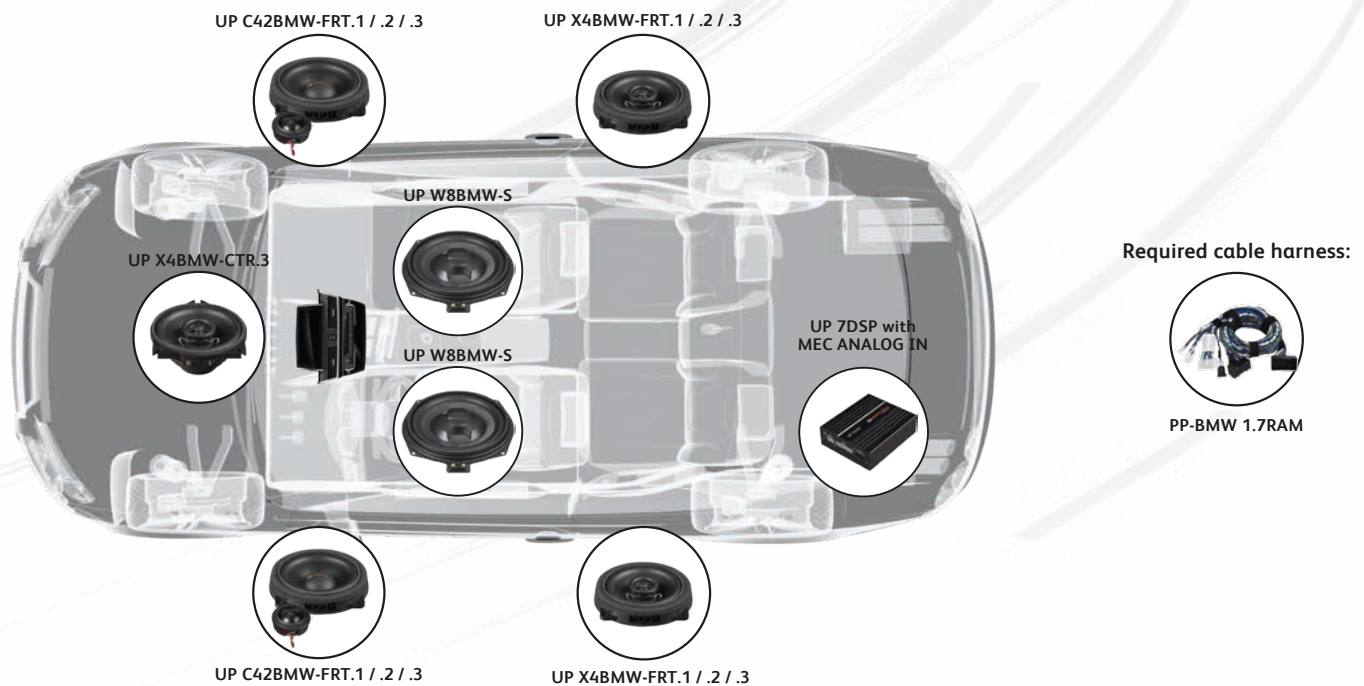

Component recommendations

Manufacturing year	Factory soundsystem	DSP amplifier	MATCH cable harness	Under-seat subwoofers
After mid 2019**	RAM*** + STEREO	UP 7DSP with MEC ANALOG IN	PP-BMW 1.7RAM	UP W8BMW-S
	RAM*** + HiFi (Option 676)	UP 7DSP with MEC ANALOG IN	PP-BMW 1.7RAM	UP W8BMW-S
Until mid 2019 **	STEREO	UP 7DSP	PP-AC 13A + PP-ISO 5m + *	UP W8BMW-S
	STEREO	M 5DSP MK2	PP-AC 13A + PP-ISO 5m + *	MW 8BMW-D
	STEREO	PP 62DSP	PP-AC 13A + PP-ISO 5m + *	MW 8BMW-D
	STEREO	PP 86DSP	PP-AC 13A + PP-ISO 5m + *	MW 8BMW-D
	HiFi (Option 676)	UP 7BMW	Cable harness included	UP W8BMW-S

* + additional speaker wires from the DSP amplifier to the under-seat subwoofers (MW 8BMW-D requires 2x +/- speaker wires each!)

** Car specific information can be found online at: <https://www.audiotec-fischer.de/en/matchdatabase/adapterIndex>

*** RAM = Receiver Audio Module

Application example for vehicles with factory installed HiFi (Option 676) or STEREO soundsystem after mid 2019: