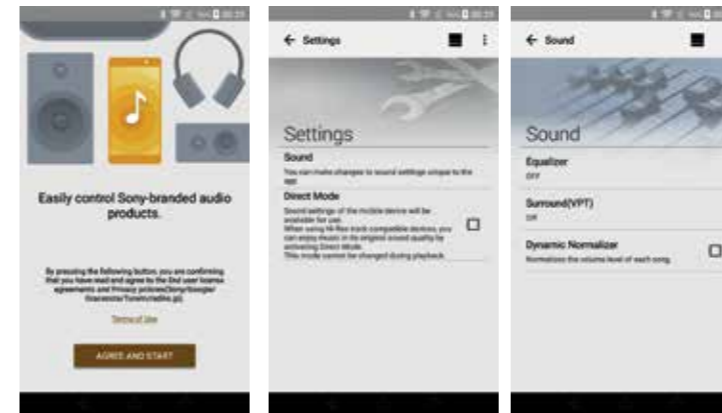

*Function available only with pairings between Android smartphones and head units equipped with Bluetooth.

1 Install Music Center

Download Music Center via Google Play or The App Store and then tap to install.

2 Pair your smartphone with the car audio system and activate Music Center

Android: touch the back of your smartphone to the bottom left of the car audio system (your smartphone screen should be turned on) for instant Bluetooth® connection or disconnection. NFC compatible models only. Other models pair with Bluetooth manually.

iPhone: connect your iPhone to the receiver via USB cable to activate the app.

3 Follow the instructions

Follow the instructions and customize your preferences.

4 Control your head unit

Select the source and control it from your smartphone, search easily your favourite song or radio station, customize the music equalizer or just use the read out function for your received emails.