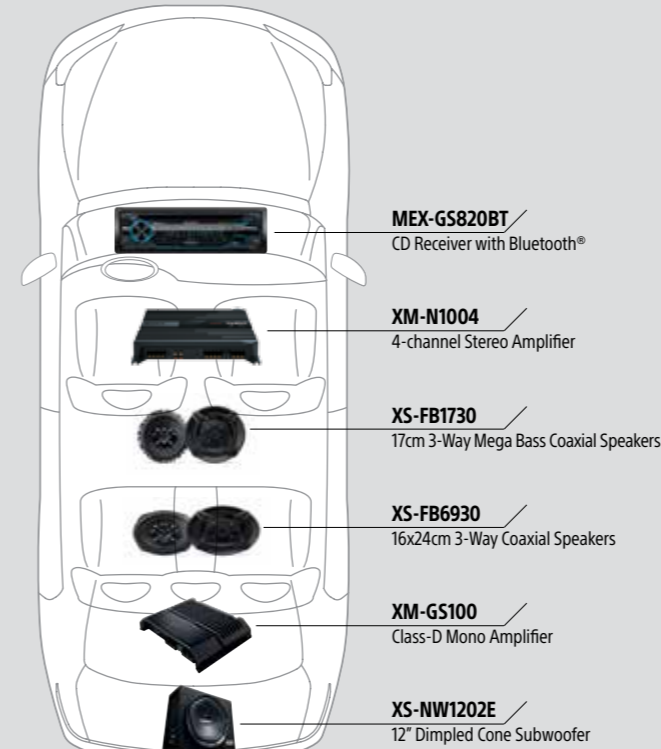

FOR THE MINIMALIST

You like your setups to be intuitive and functional. Cut to the chase with this minimalist configuration that provides superb sound reproduction.

* These configurations are generic, for simulation purposes and will not fit all types of cars.