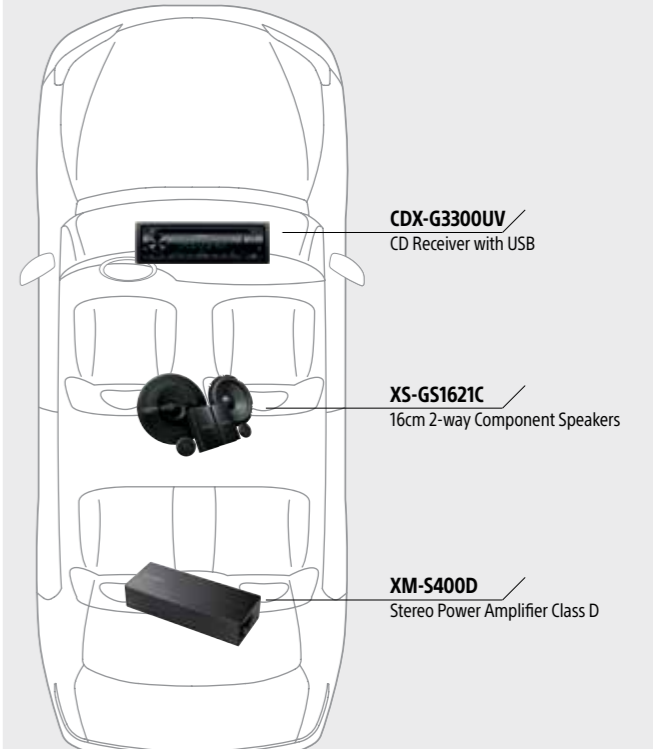

FOR THE MINIMALIST

You like your setups to be intuitive and functional. Cut to the chase with this minimalist configuration that provides superb sound reproduction.

* These configurations are generic, for simulation purposes and will not fit all types of cars.