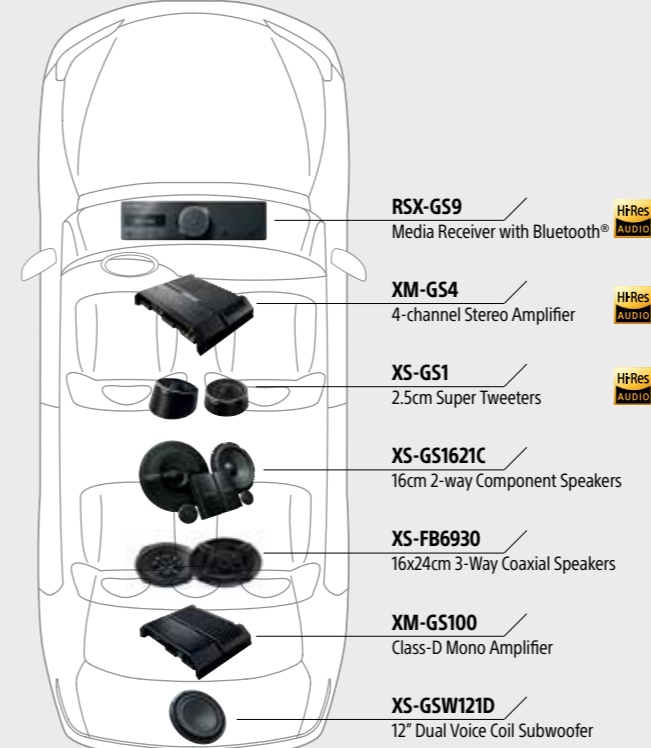

AMPLIFIERS, SUBWOOFER AND SPEAKERS

- Peak power: 1000W (4Ω)
- Rated Power: 70W x 4 (40hm) + 175W x 2 (40hmBTL)
- Frequency response: 5-50KHz
- Low-pass filter: 80Hz
- High-pass filter: 80Hz

- Peak power: 500W (4Ω)
- Rated Power: 65W x 2 (40hm) + 175W x 1 (40hmBTL)
- Frequency response: 5-50KHz
- Low-pass filter: 80Hz

- Extra slim size: only 62.6x37.3x162.8 mm (WxHxD)
- Peak power: 100Wx4 (4Ω)
- Rated Power: 45W x 4 (4Ω)
- Frequency response: 20-20 kHz
- Low-pass filter: 120Hz
- High-pass filter: 120Hz

- Peak power: 1800W
- Rated power: 300W
- Frequency response: 32Hz-1000Hz

Precise, extended bass.

Sony's specially developed MRC (Mica Reinforced Cellular) material ensures a speaker diaphragm that's both ultra-light and exceptionally rigid. A brand new multi-layered MRC cone construction improves low frequency driver stiffness even further for pounding, exceptionally detailed bass.

	GS SERIES	XB SERIES	FB SERIES		
Model	XS-GS1621C	XS-XB1621	XS-FB6930	XS-FB6920	XS-FB1730
Dimensions	ø 16 cm	ø 16 cm	6x9"	6x9"	ø 17 cm
System	2 way	2 way	3 way	2 way	3 way
Peak power	320 W	350 W	450 W	420 W	270 W
Rated power	110 W (CEA RMS Power)	60 W	60 W	50 W	40 W
Frequency response	35-30.000 Hz	55 - 30.000 Hz	40-22.000 Hz	50-22.000 Hz	50-24.000 Hz

	FB SERIES				
Model	XS-FB1620	XS-FB1330	XS-FB1320	XS-FB1030	XS-FB1020
Dimensions	ø 16 cm	ø 13 cm	ø 13 cm	ø 10 cm	ø 10 cm
System	2 way	3 way	2 way	3 way	2 way
Peak power	260 W	240 W	230 W	220 W	210 W
Rated power	40 W	35 W	30 W	30 W	30 W
Frequency response	55-24.000 Hz	60-24.000 Hz	65-24.000 Hz	75-24.000 Hz	70-24.000 Hz

AUDIO SYSTEM SETUPS