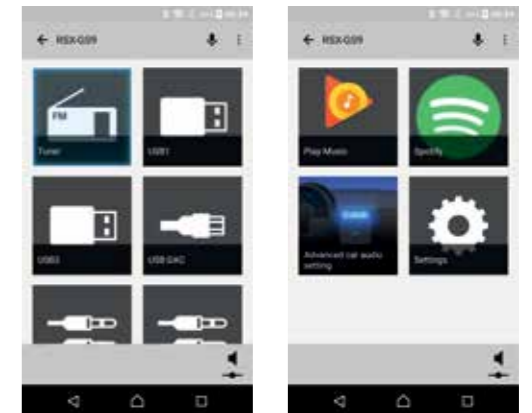

*Function available only with pairings between Android smartphones and head units equipped with Bluetooth.

1 Install Music Center

Download Music Center via Google Play or The App Store and then tap to install.

2 Pair your smartphone with the car audio system and activate Music Center

Android: touch the back of your smartphone to the bottom left of the car audio system (your smartphone screen should be turned on) for instant Bluetooth® connection or disconnection. NFC compatible models only. Other models pair with Bluetooth manually.

iPhone: connect your iPhone to the receiver via USB cable to activate the app.

3 Follow the instructions

Follow the instructions and customize your preferences.

4 Control your head unit

Select the source and control it from your smartphone, search easily your favourite song or radio station, customize the music equalizer or just use the read out function for your received emails.