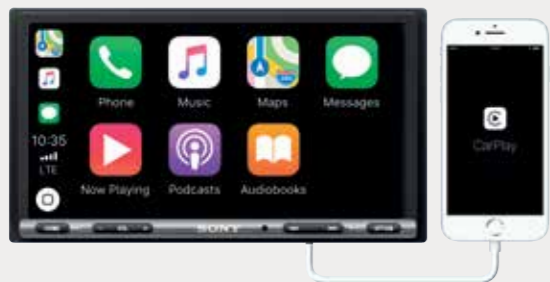

SONY

Smarter driving

Car & Marine
Line up **2019**

Smarter driving with intelligent voice control

Apple CarPlay and Android Auto™ makes it easier than ever to navigate, communicate and play music on the road. Just connect your smartphone to your multimedia receiver to see everything you need on the large touchscreen.

Works with **Apple CarPlay**

Tap the icons to:

1. Take calls, check voicemails and text messages
2. Bring up maps or even talk to Siri
3. Listen to your favourite songs using iTunes, Apple Music, or apps

WITHOUT EVER TAKING YOUR EYES OFF THE ROAD

android auto

Use voice commands to:

1. Take calls or check your voicemail
2. Get traffic information and real-time navigation assistance
3. Control music

WHILE KEEPING YOUR HANDS SAFELY ON THE WHEEL

iPhone: connect your iPhone to the receiver via USB cable to activate the app.

3 Follow the instructions

Follow the instructions and customize your preferences.

4 Control your head unit

Select the source and control it from your smartphone, search easily your favourite song or radio station, customize the music equalizer or just use the read out function for your received emails.