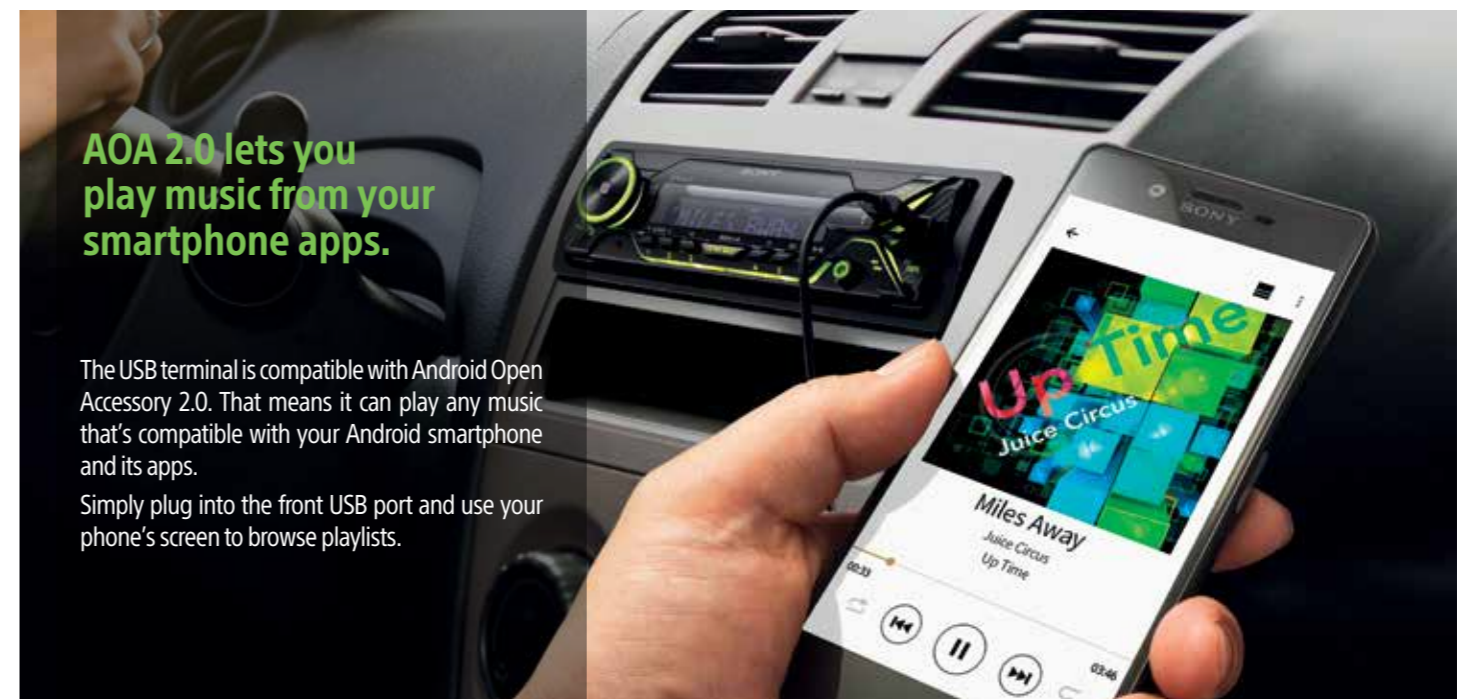

In-car CD receiver with Front USB and Front Aux-in CDX-G1300U

- EXTRA BASS for stunning low end
- Music Playback for Android phone
- AOA 2.0: connect Android smartphone via USB and listen music apps (ie Spotify)
- High Output power: 55W x 4
- Front USB for direct control of connected Walkman®
- 2 x 2 Volt pre-outs for system expandability

Also available in:
CDX-G1301U
Amber illumination

Also available in:
CDX-G1302U
Green illumination

AOA 2.0 lets you play music from your smartphone apps.

The USB terminal is compatible with Android Open Accessory 2.0. That means it can play any music that's compatible with your Android smartphone and its apps.