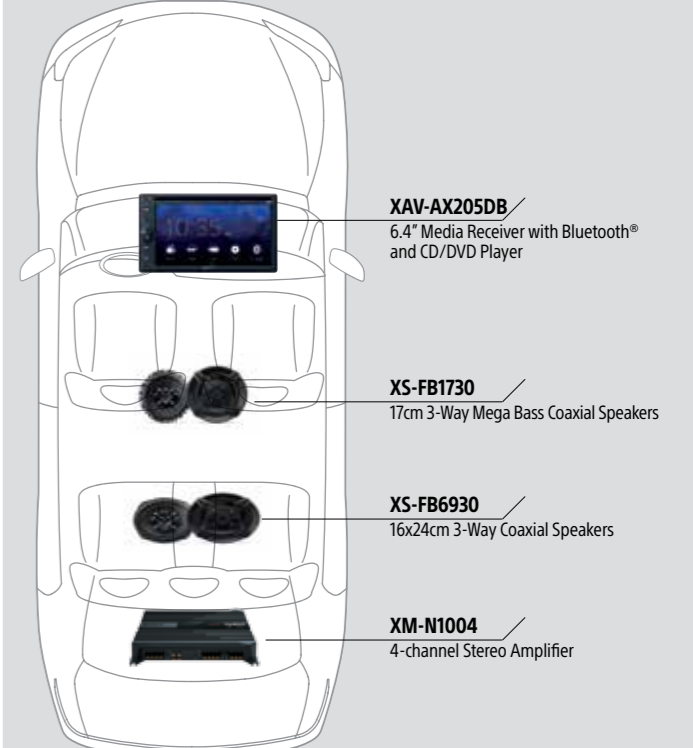

FOR THE TECHNOPHILE

Fit your ride with the ultimate in-car entertainment system that lets you safely access your smartphone content on a big screen — with just one USB cable.